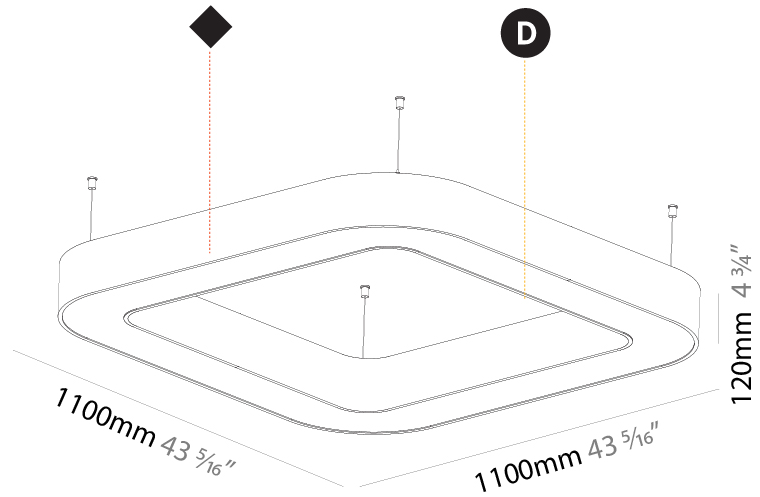

GENERAL

Series: Glorious
Subseries: Glorious Quantum
Brand: Prolicht
Division: Architectural
Mounting Type: Suspension
Mounting Location: Ceiling
Subcategory: Ambient

PHYSICAL

Shape: Square
Length (mm): 1100
Length (in): 43 ⁵/₁₆
Width (mm): 1100
Width (in): 43 ⁵/₁₆
Height (mm): 120
Height (in): 4 ³/₄
Max. Overall Height (mm): 2120
Max. Overall Height (in): 83 ⁷/₁₆
Light Distribution: Direct / Indirect
Weight (kg): 13.639
Weight (lbs): 30
Diffuser: PMMA - Opal or Micro-Prism
Fixture Finish: SSR / BKV / CWI / CRY / HAB / LAG / UFT / ITA / RUA / RUR / MIC / FTG / MYG / TWT / LOD / PUS / FRO / FUP / KIA / POP / BLS / SPG / MEY / GOH / GUM / CHC / COM / ABZ / JAG / OBR / MOS / ROR
Fixture Material: Aluminum

ELECTRICAL

Lamp Type: LED (Zhaga Standard)
Input Wattage (W): 100
Total Output Wattage (W): 80 / 64 (3500K)
Dimming: Non-Dimming / Phase Dimming (120Vac only) / 0-10V Dimming
Driver Included: Yes
Driver Location: Integrated
Driver Type: Constant Current - 120 / 277Vac
Driver Class: Class 2
Input Voltage (V): 120 - 277
Constant Current (MA): 350 / 1200/800 (3500K)

LED

Color Temperature (°K): 3000 / 3500 / 4000
Max. Delivered Lumen (lm): 5540 / 5733 / 5850 Direct / 4870 / 5047 / 5150 Indirect
CRI: >80 CRI
Efficiency (%): 70.9
Lamp Life (hrs): 50000

OPTICAL

RATINGS AND CERTIFICATIONS

Certified By: Certified for North American Standards
IP rating: IP20