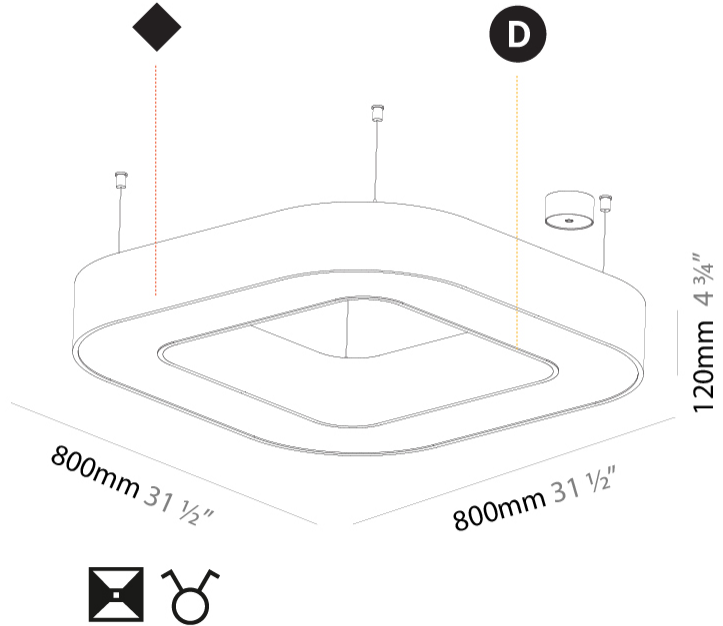

GENERAL

Series: Glorious
Subseries: Glorious Quantum
Brand: Prolicht
Division: Architectural
Mounting Type: Suspension
Mounting Location: Ceiling
Subcategory: Ambient

PHYSICAL

Shape: Square
Length (mm): 800
Length (in): 31 1/2
Width (mm): 800
Width (in): 31 1/2
Height (mm): 120
Height (in): 4 3/4
Max. Overall Height (mm): 2120
Max. Overall Height (in): 83 7/16
Light Distribution: Direct / Indirect
Weight (kg): 9.71
Weight (lbs): 21.44
Diffuser: PMMA - Opal or Micro-Prism
Fixture Finish: SSR / BKV / CWI / CRY / HAB / LAG / UFT / ITA / RUA / RUR / MIC / FTG / MYG / TWT / LOD / PUS / FRO / FUP / KIA / POP / BLS / SPG / MEY / GOH / GUM / CHC / COM / ABZ / JAG / OBR / MOS / ROR
Fixture Material: Aluminum

ELECTRICAL

Lamp Type: LED (Zhaga Standard)
Input Wattage (W): 40 / 20
Total Output Wattage (W): 48 / 38.4 (3500K)
Dimming: Non-Dimming / Phase Dimming (120Vac only) / 0-10V Dimming
Driver Included: Yes
Driver Location: Integrated
Driver Type: Constant Current - 120 / 277Vac
Driver Class: Class 2
Input Voltage (V): 120 - 277
Constant Current (MA): 350 / 800/400 (3500K)

LED

Color Temperature (°K): 3000 / 3500 / 4000
Max. Delivered Lumen (lm): 3690 / 3822 / 3900 Direct / 2560 / 2646 / 2700 Indirect
CRI: >80 CRI
Efficiency (%): 69.8
Lamp Life (hrs): 50000

OPTICAL

RATINGS AND CERTIFICATIONS

Certified By: Certified for North American Standards
IP rating: IP20