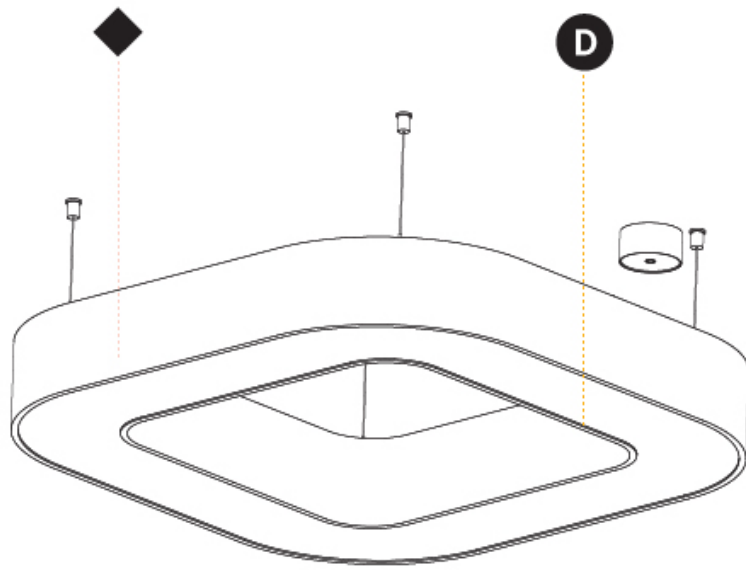

GLORIOUS QUANTUM SUSPENSION

A30566-

PROJECT	_____
TYPE	_____
SPECIFIER	_____
QUANTITY	_____
DATE	_____